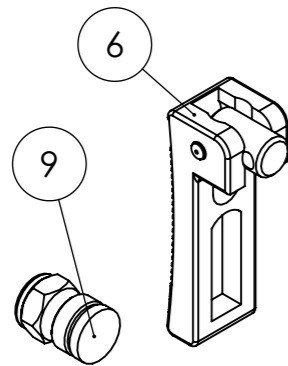

All property rights and rights to exploitation of copyright for this drawing data remain ours; they may not be made available to third parties without our consent.

DETAIL A 1 : 1 opening : ca.1571 mm

DETAIL B 1 : 1

Index	Change			Date	Name	
 DIN ISO 128-30	Description: K-SB/980.4/980.A4/W650/KK5/AS/BH81					
	Surface: diverse		Material: diverse		Weight: 4.25 kg	
 PÖTTKER Transforming furniture	Name	Date	Company			
	Signed	Vandyck	11.12.12			
	Tested	J. Vaquero	11.01.2018	Second Company:		
General tolerance: DIN ISO 2768 - m		Item No:	47098714	Scale 1:3	Page 1/3	A3

CLOSE

M1:4

ca. 2551

OPENING = ca. 1571

OPEN

<p>DIN ISO 128-30</p>	Description: K-SB/980.4/980.A4/W650/KK5/AS/BH81				
	Surface: diverse		Material: diverse		Weight: 4.25 kg
PÖTTKER Transforming furniture	Name	Date	Company		
	Signed	Vandyck	11.12.12	Second Company:	
	Tested	J. Vaquero	11.01.2018		
General tolerance: DIN ISO 2768 - m		Item No: 47098714	Scale 1:6	Page 2/3	A3

DETAIL A 1 : 1

DETAIL B 1 : 1

POS.	Item.No	Artikelbezeichnung	Menge x2
1	48098101	AP-K-S_980.4_Typ01	2
2	48098303	MP-K-S/980.A4/A-M-A	1
3	48990361	KK47_5_AS_St-Al	2
4	22065206	W/650.2/4xØ5,1/4x1,5/AK	2
5	22006501	Fußwinkel, 65x50-STANDARD	3
6	48000701	UBG/K/47-Bremse	1
7	15106	UBG/Umlenkrolle Ø30	2
8	48000704	UBG/K/47-Bremseilbefestigung	2
9	48000703	UBG/K/47-Synchronseilbefestigung	2
10	16053	Würfelstopp, 16x10x16/PA6.6-Plustek	2
11	15934	Blindniet Flachrundkopf, Ø5x16-AL/St.(8,0-12,0)	2
12	12001	Alu-Pressklemme/1,5 mm	1
13	15000	Drahtseil Ø1,25x980	1
14	15105	Bremseil Ø1,5x980	1