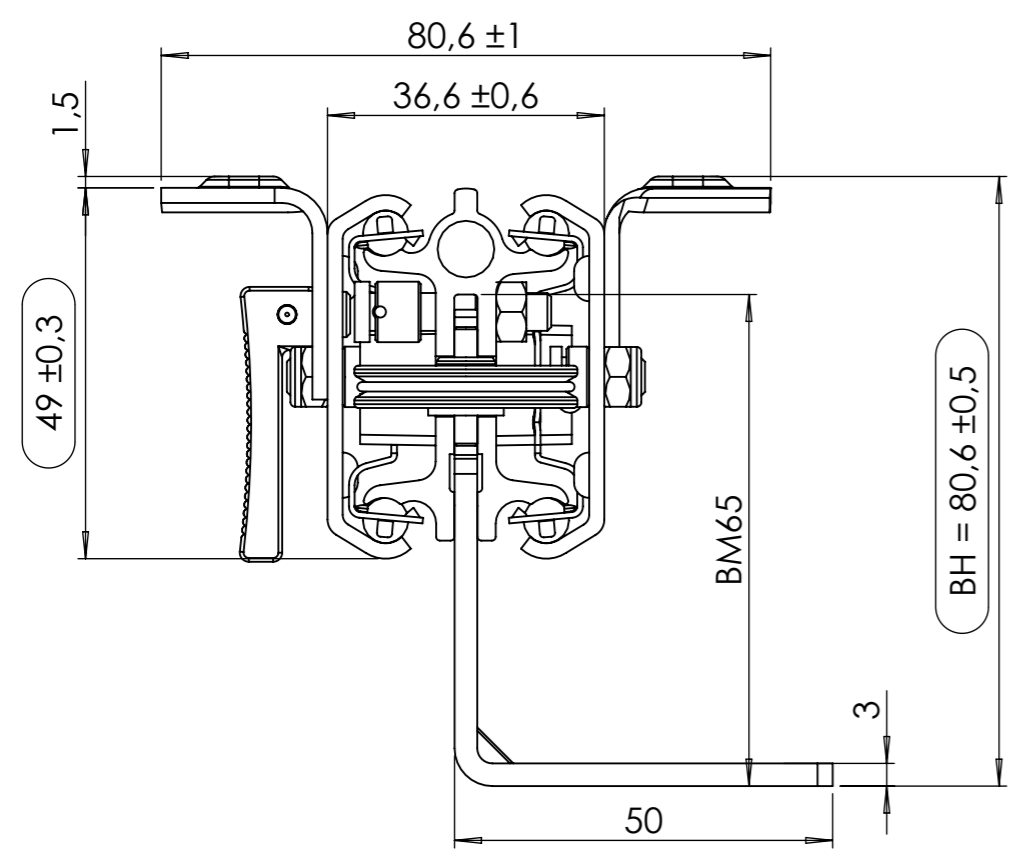

All property rights and rights to exploitation of copyright for this drawing data remain ours; they may not be made available to third parties without our consent.

DETAIL A 1 : 1 opening : ca.1571 mm

DETAIL B 1 : 1

Index	Change			Date	Name	
 DIN ISO 128-30	Description: K-SB/980.4/980.A4/W650/KK5/AS/BH81					
	Surface: diverse		Material: diverse		Weight: 4.25 kg	
 PÖTTKER Transforming furniture	Name	Date	Company			
	Signed	Vandyck	11.12.12			
	Tested	J. Vaquero	11.01.2018	Second Company:		
General tolerance: DIN ISO 2768 - m		Item No:	47098714	Scale 1:3	Page 1/3	A3

CLOSE

M1:4

ca. 2551

OPENING = ca. 1571

OPEN

<p>DIN ISO 128-30</p>	Description: K-SB/980.4/980.A4/W650/KK5/AS/BH81				
	Surface: diverse		Material: diverse		Weight: 4.25 kg
PÖTTKER Transforming furniture	Name	Date	Company		
	Signed	Vandyck	11.12.12	Second Company:	
	Tested	J. Vaquero	11.01.2018		
General tolerance: DIN ISO 2768 - m		Item No: 47098714	Scale 1:6	Page 2/3	A3

 DIN ISO 128-30	Description: K-SB/980.4/980.A4/W650/KK5/AS/BH81		
	Surface: diverse	Material: diverse	Weight: 4.25 kg
PÖTTKER Transforming furniture	Name	Date	Company
	Signed	Vandyck	11.12.12
	Tested	J. Vaquero	11.01.2018
General tolerance: DIN ISO 2768 - m		Item No: 47098714	Scale 1:4
		Page 3/3	A3