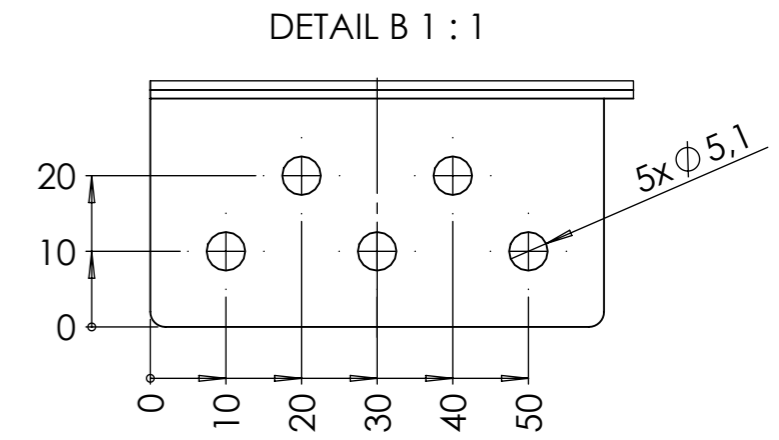

All property rights and rights to exploitation of copyright for this drawing data remain ours; they may not be made available to third parties without our consent.

DETAIL A 1 : 1 opening : ca.1571 mm

DETAIL B 1 : 1

Index	Change			Date	Name	
 DIN ISO 128-30	Description: K-SB/980.4/980.A4/W650/KK5/AS/BH81					
	Surface: diverse		Material: diverse		Weight: 4.25 kg	
 PÖTTKER Transforming furniture	Name	Date	Company			
	Signed	Vandyck	11.12.12			
	Tested	J. Vaquero	11.01.2018	Second Company:		
General tolerance: DIN ISO 2768 - m		Item No:	47098714	Scale 1:3	Page 1/3	A3

CLOSE

M1:4

ca. 2551

OPENING = ca. 1571

OPEN

<p>DIN ISO 128-30</p>	Description: K-SB/980.4/980.A4/W650/KK5/AS/BH81				
	Surface: diverse		Material: diverse		Weight: 4.25 kg
PÖTTKER Transforming furniture	Name	Date	Company		
	Signed	Vandyck	11.12.12	Second Company:	
	Tested	J. Vaquero	11.01.2018		
General tolerance: DIN ISO 2768 - m		Item No: 47098714	Scale 1:6	Page 2/3	A3

 DIN ISO 128-30	Description: K-SB/980.4/980.A4/W650/KK5/AS/BH81		
	Surface: diverse	Material: diverse	Weight: 4.25 kg
PÖTTKER Transforming furniture	Name	Date	Company
	Signed	Vandyck	11.12.12
	Tested	J. Vaquero	11.01.2018
General tolerance: DIN ISO 2768 - m		Item No: 47098714	Scale 1:4
		Page 3/3	A3