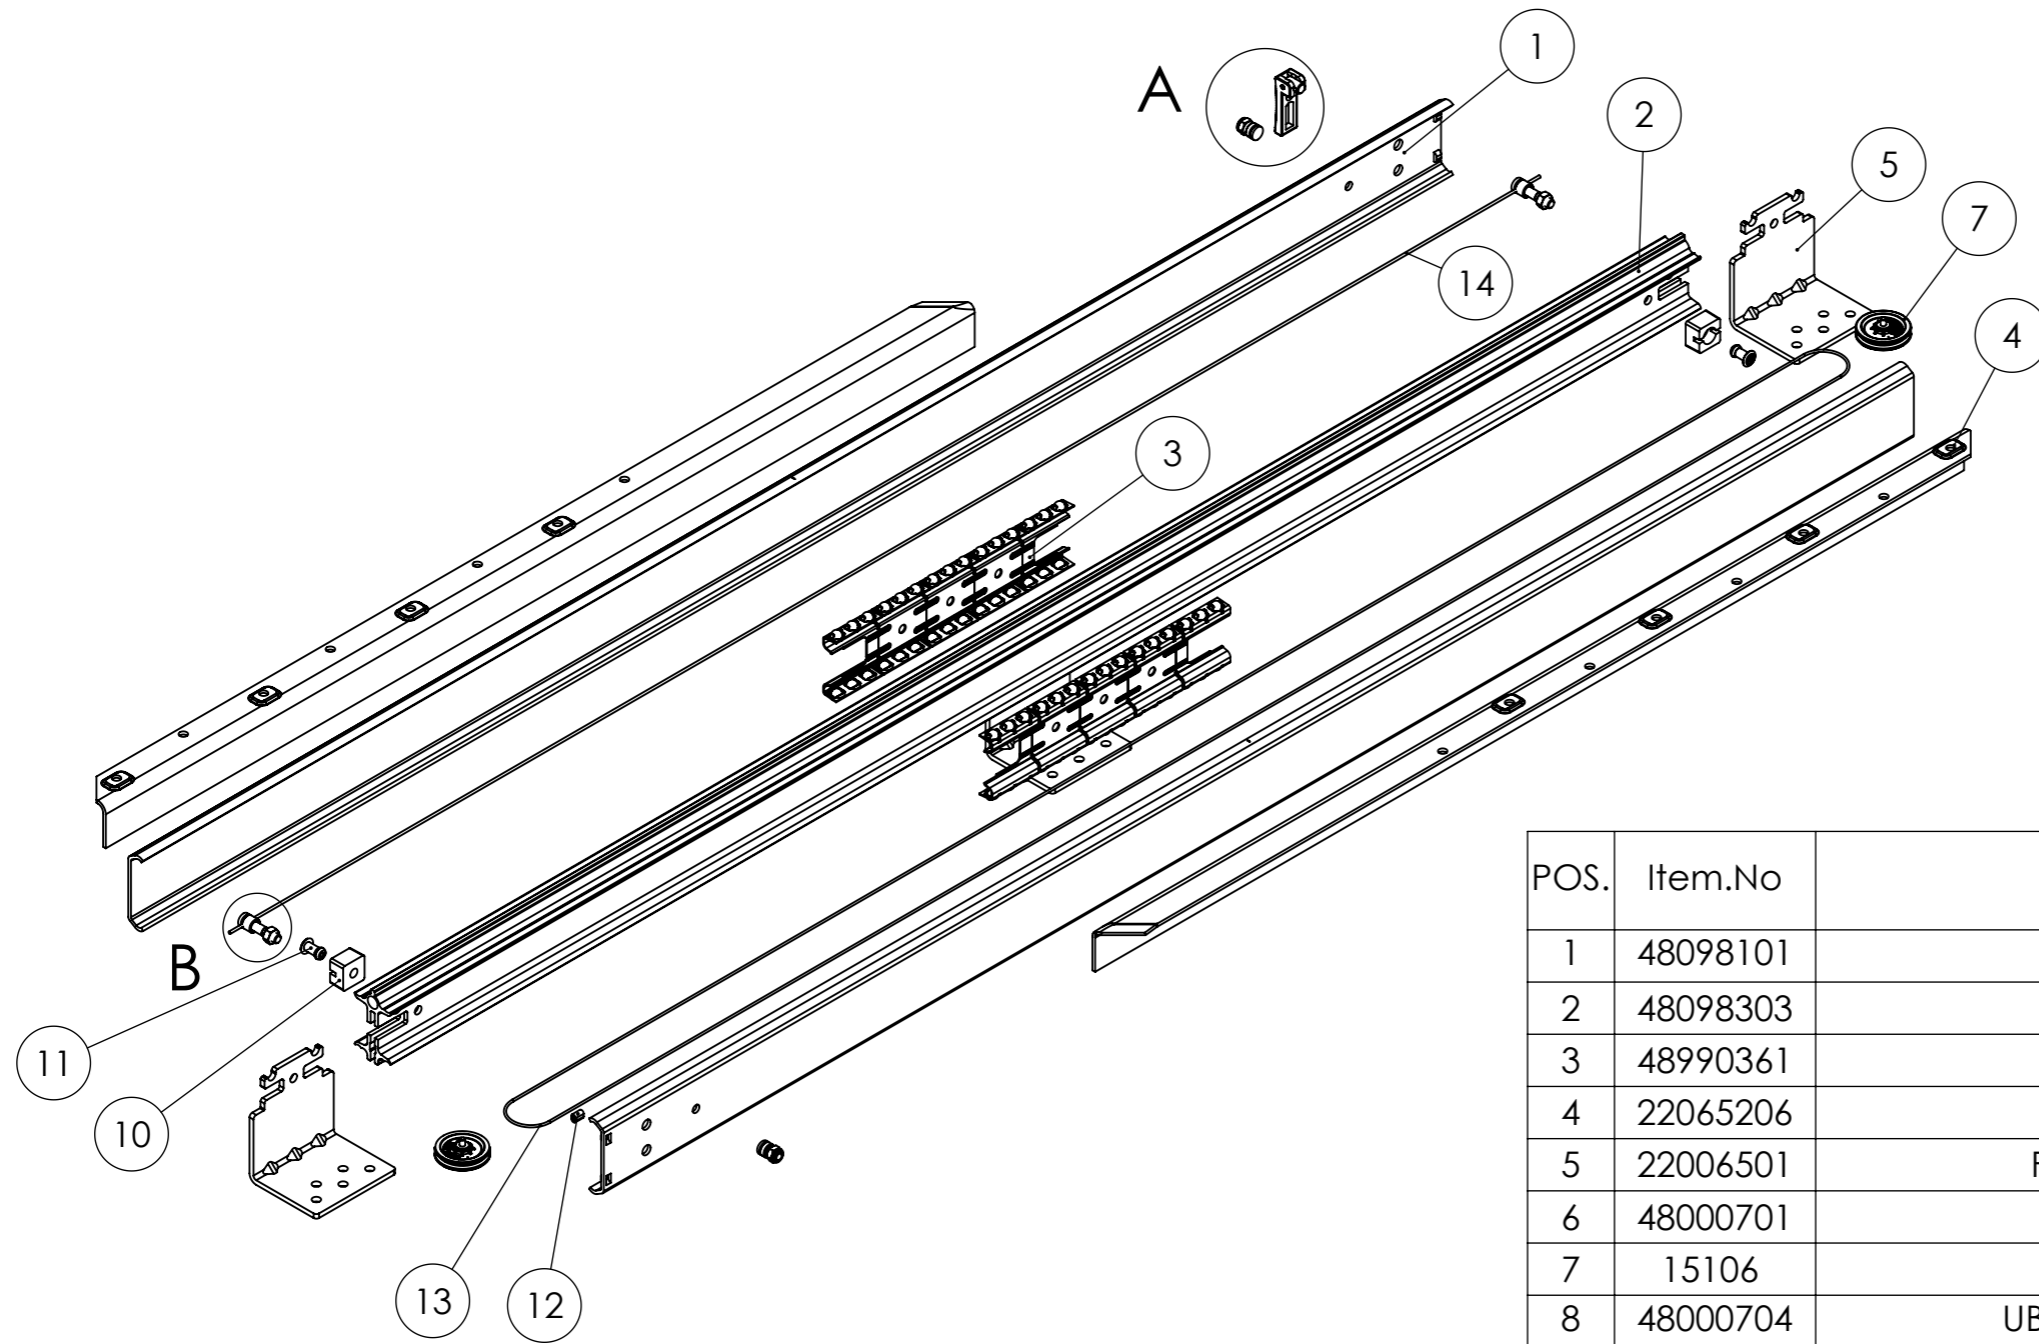

All property rights and rights to exploitation of copyright for this drawing data remain ours; they may not be made available to third parties without our consent.

DETAIL A 1 : 1

POS.	Item.No	Artikelbezeichnung	Menge x2
1	48098101	AP-K-S_980.4_Typ01	2
2	48098303	MP-K-S/980.A4/A-M-A	1
3	48990361	KK47_5_AS_St-Al	2
4	22065206	W/650.2/4xØ5,1/4x1,5/AK	2
5	22006501	Fußwinkel, 65x50-STANDARD	3
6	48000701	UBG/K/47-Bremse	1
7	15106	UBG/Umlenkrolle Ø30	2
8	48000704	UBG/K/47-Bremseilbefestigung	2
9	48000703	UBG/K/47-Synchronseilbefestigung	2
10	16053	Würfelstopp, 16x10x16/PA6.6-Plustek	2
11	15934	Blindniet Flachrundkopf, Ø5x16-AL/St.(8,0-12,0)	2
12	12001	Alu-Pressklemme/1,5 mm	1
13	15000	Drahtseil Ø1,25x980	1
14	15105	Bremseil Ø1,5x980	1

 DIN ISO 128-30	Description: K-SB/980.4/980.A4/W650/KK5/AS/BH81		
	Surface: diverse	Material: diverse	Weight: 4.25 kg
PÖTTKER Transforming furniture	Name	Date	Company
	Signed	Vandyck	11.12.12
	Tested	J. Vaquero	11.01.2018
General tolerance: DIN ISO 2768 - m		Item No: 47098714	Scale 1:4
		Page 3/3	A3