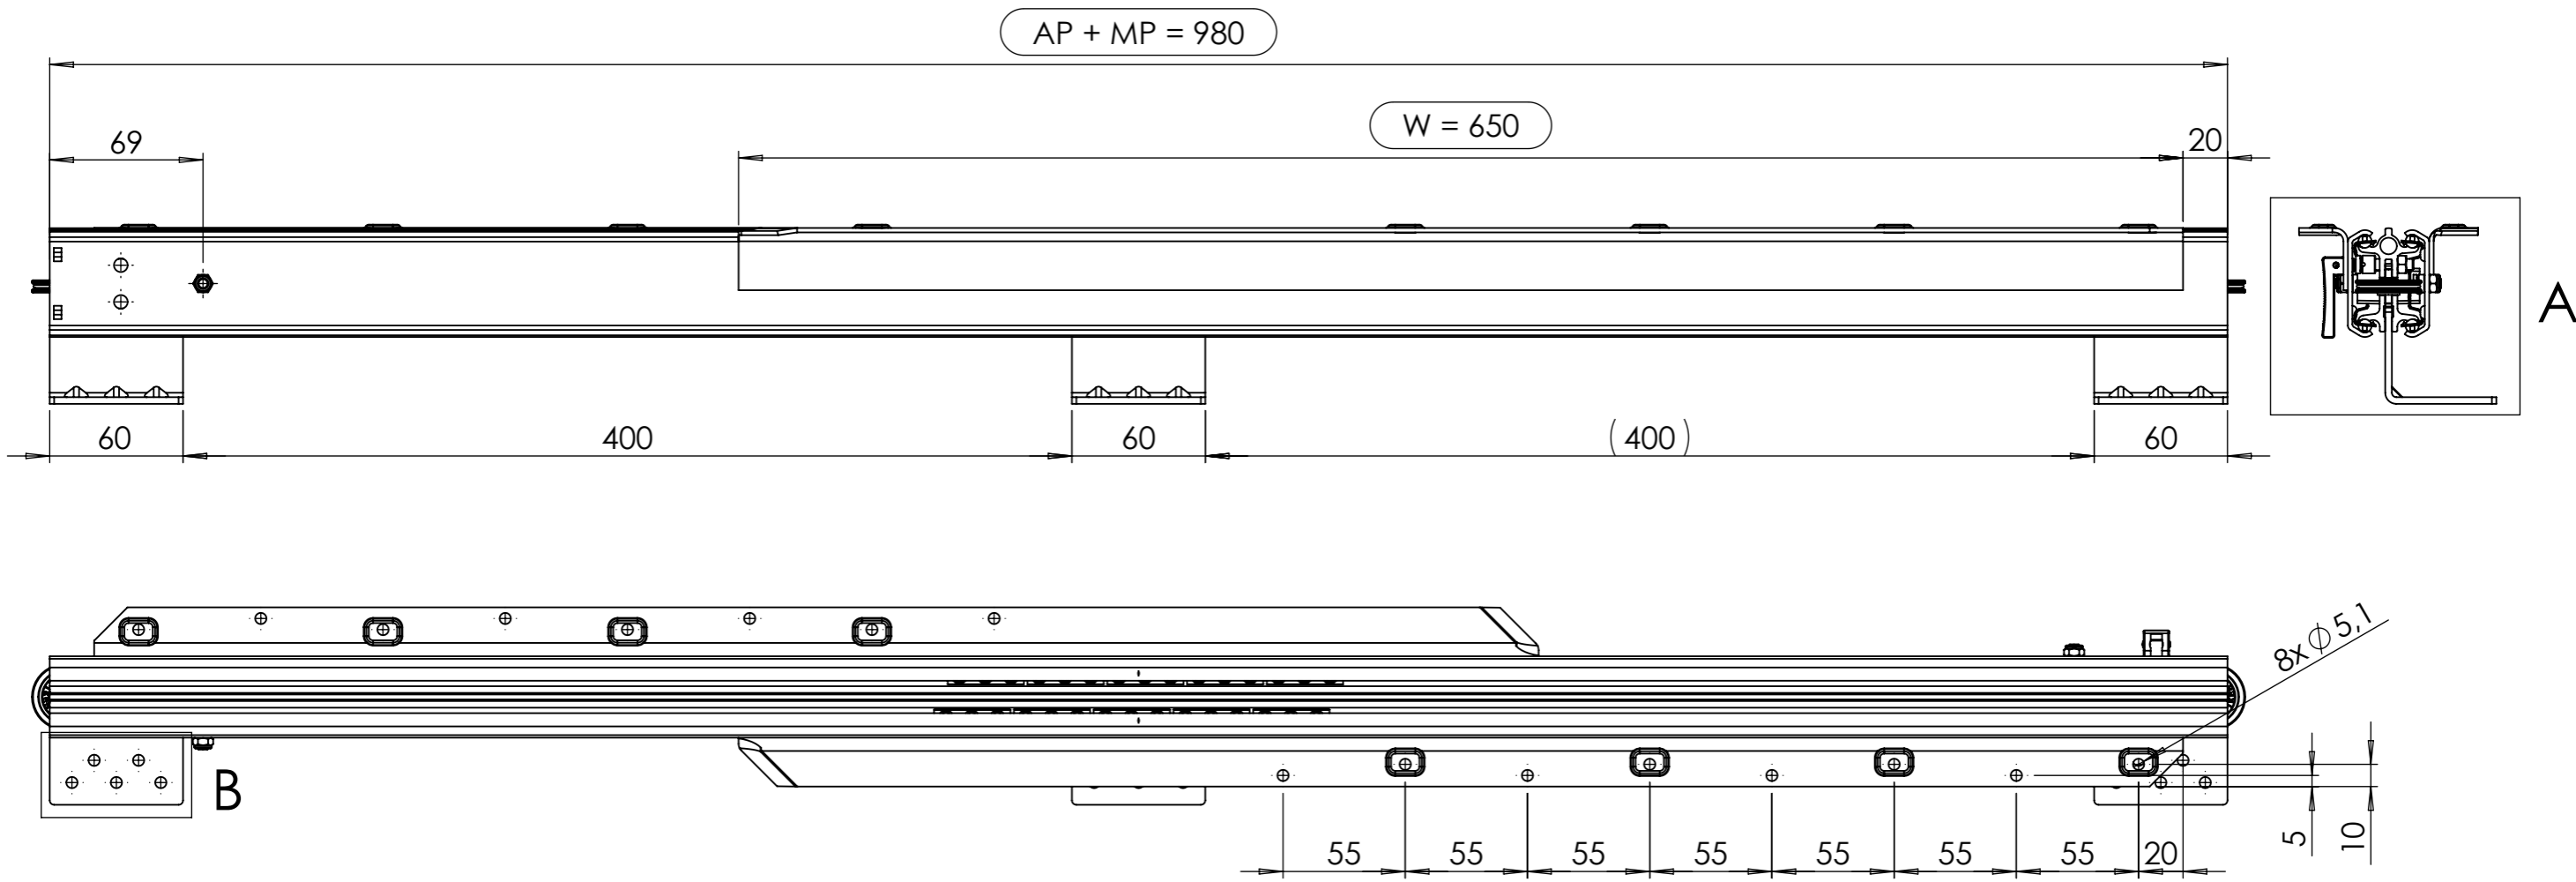

All property rights and rights to exploitation of copyright for this drawing data remain ours; they may not be made available to third parties without our consent.

DETAIL A 1 : 1 opening : ca.1571 mm

DETAIL B 1 : 1

Index	Change			Date	Name	
 DIN ISO 128-30	Description: K-SB/980.4/980.A4/W650/KK5/AS/BH81					
	Surface: diverse		Material: diverse		Weight: 4.25 kg	
 PÖTTKER Transforming furniture	Name	Date	Company			
	Signed	Vandyck	11.12.12			
	Tested	J. Vaquero	11.01.2018	Second Company:		
General tolerance: DIN ISO 2768 - m		Item No:	47098714	Scale 1:3	Page 1/3	A3

CLOSE

M1:4

ca. 2551

OPENING = ca. 1571

OPEN

<p>DIN ISO 128-30</p>	Description: K-SB/980.4/980.A4/W650/KK5/AS/BH81				
	Surface: diverse		Material: diverse		Weight: 4.25 kg
PÖTTKER Transforming furniture	Name	Date	Company		
	Signed	Vandyck	11.12.12	Second Company:	
	Tested	J. Vaquero	11.01.2018		
General tolerance: DIN ISO 2768 - m		Item No: 47098714	Scale 1:6	Page 2/3	A3

 DIN ISO 128-30	Description: K-SB/980.4/980.A4/W650/KK5/AS/BH81		
	Surface: diverse	Material: diverse	Weight: 4.25 kg
PÖTTKER Transforming furniture	Name	Date	Company
	Signed	Vandyck	11.12.12
	Tested	J. Vaquero	11.01.2018
General tolerance: DIN ISO 2768 - m		Item No: 47098714	Scale 1:4
		Page 3/3	A3