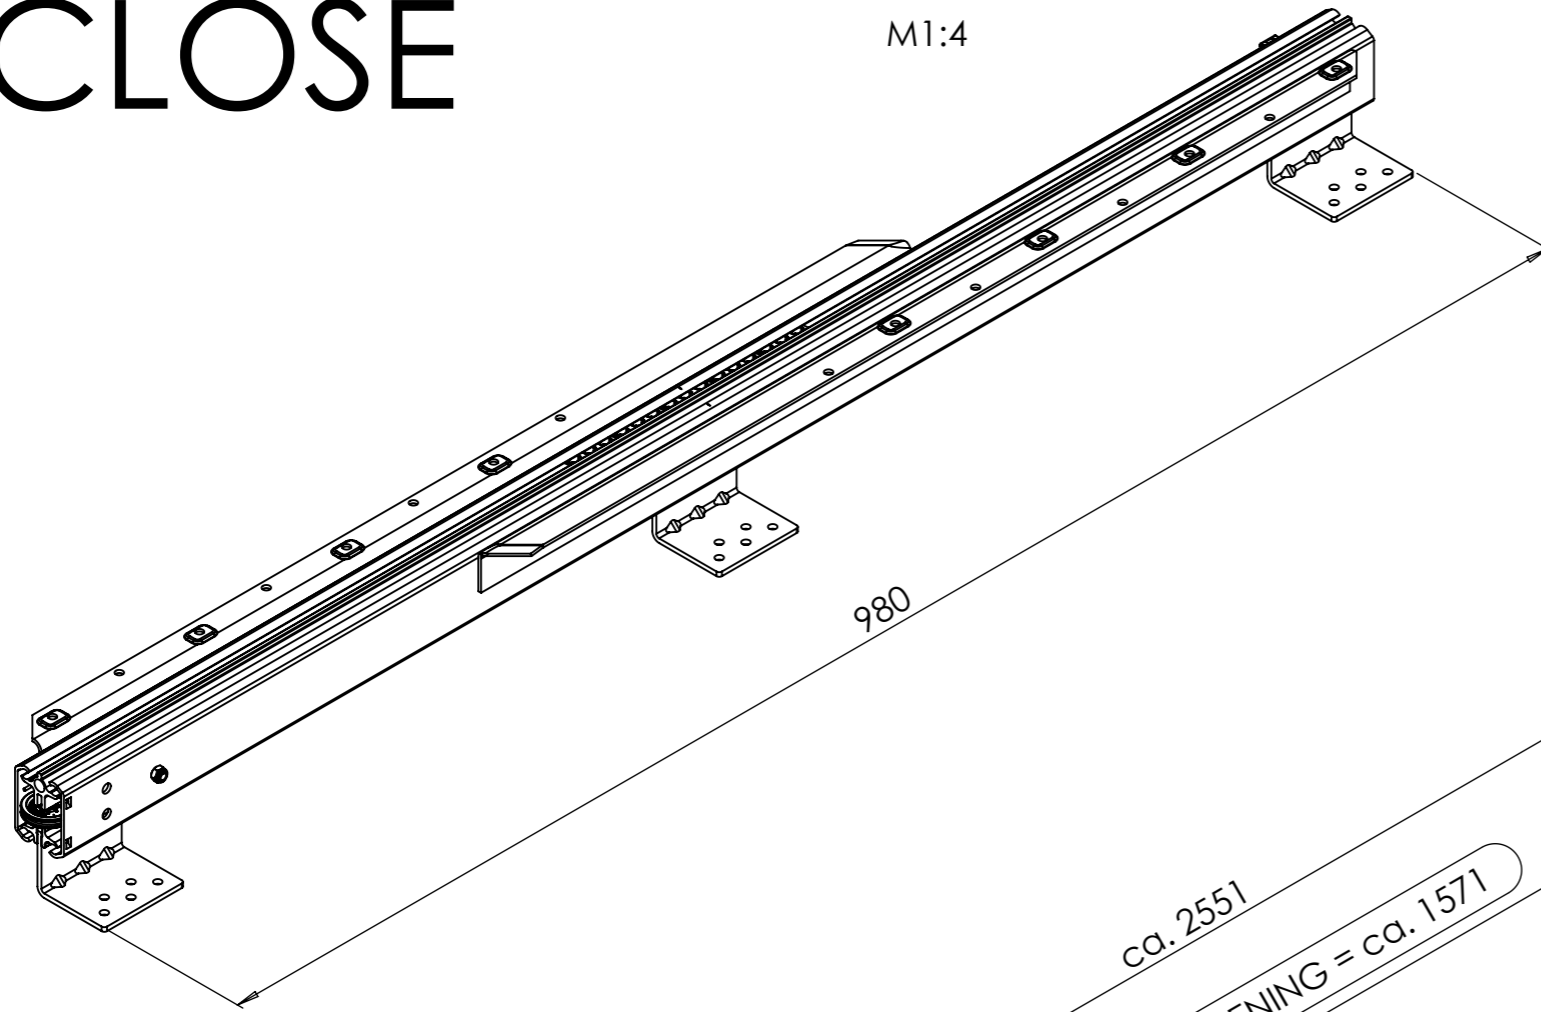

All property rights and rights to exploitation of copyright for this drawing data remain ours; they may not be made available to third parties without our consent.

DETAIL A 1 : 1 opening : ca.1571 mm

DETAIL B 1 : 1

Index	Change			Date	Name	
 DIN ISO 128-30	Description: K-SB/980.4/980.A4/W650/KK5/AS/BH81					
	Surface: diverse		Material: diverse		Weight: 4.25 kg	
 PÖTTKER Transforming furniture	Name	Date	Company			
	Signed	Vandyck	11.12.12			
	Tested	J. Vaquero	11.01.2018	Second Company:		
General tolerance: DIN ISO 2768 - m		Item No:	47098714	Scale 1:3	Page 1/3	A3

CLOSE

M1:4

ca. 2551

OPENING = ca. 1571

OPEN

<p>DIN ISO 128-30</p>	Description: K-SB/980.4/980.A4/W650/KK5/AS/BH81				
	Surface: diverse		Material: diverse		Weight: 4.25 kg
PÖTTKER Transforming furniture	Name	Date	Company		
	Signed	Vandyck	11.12.12	Second Company:	
	Tested	J. Vaquero	11.01.2018		
General tolerance: DIN ISO 2768 - m		Item No: 47098714	Scale 1:6	Page 2/3	A3

 DIN ISO 128-30	Description: K-SB/980.4/980.A4/W650/KK5/AS/BH81		
	Surface: diverse	Material: diverse	Weight: 4.25 kg
PÖTTKER Transforming furniture	Name	Date	Company
	Signed	Vandyck	11.12.12
	Tested	J. Vaquero	11.01.2018
General tolerance: DIN ISO 2768 - m		Item No: 47098714	Scale 1:4
		Page 3/3	A3