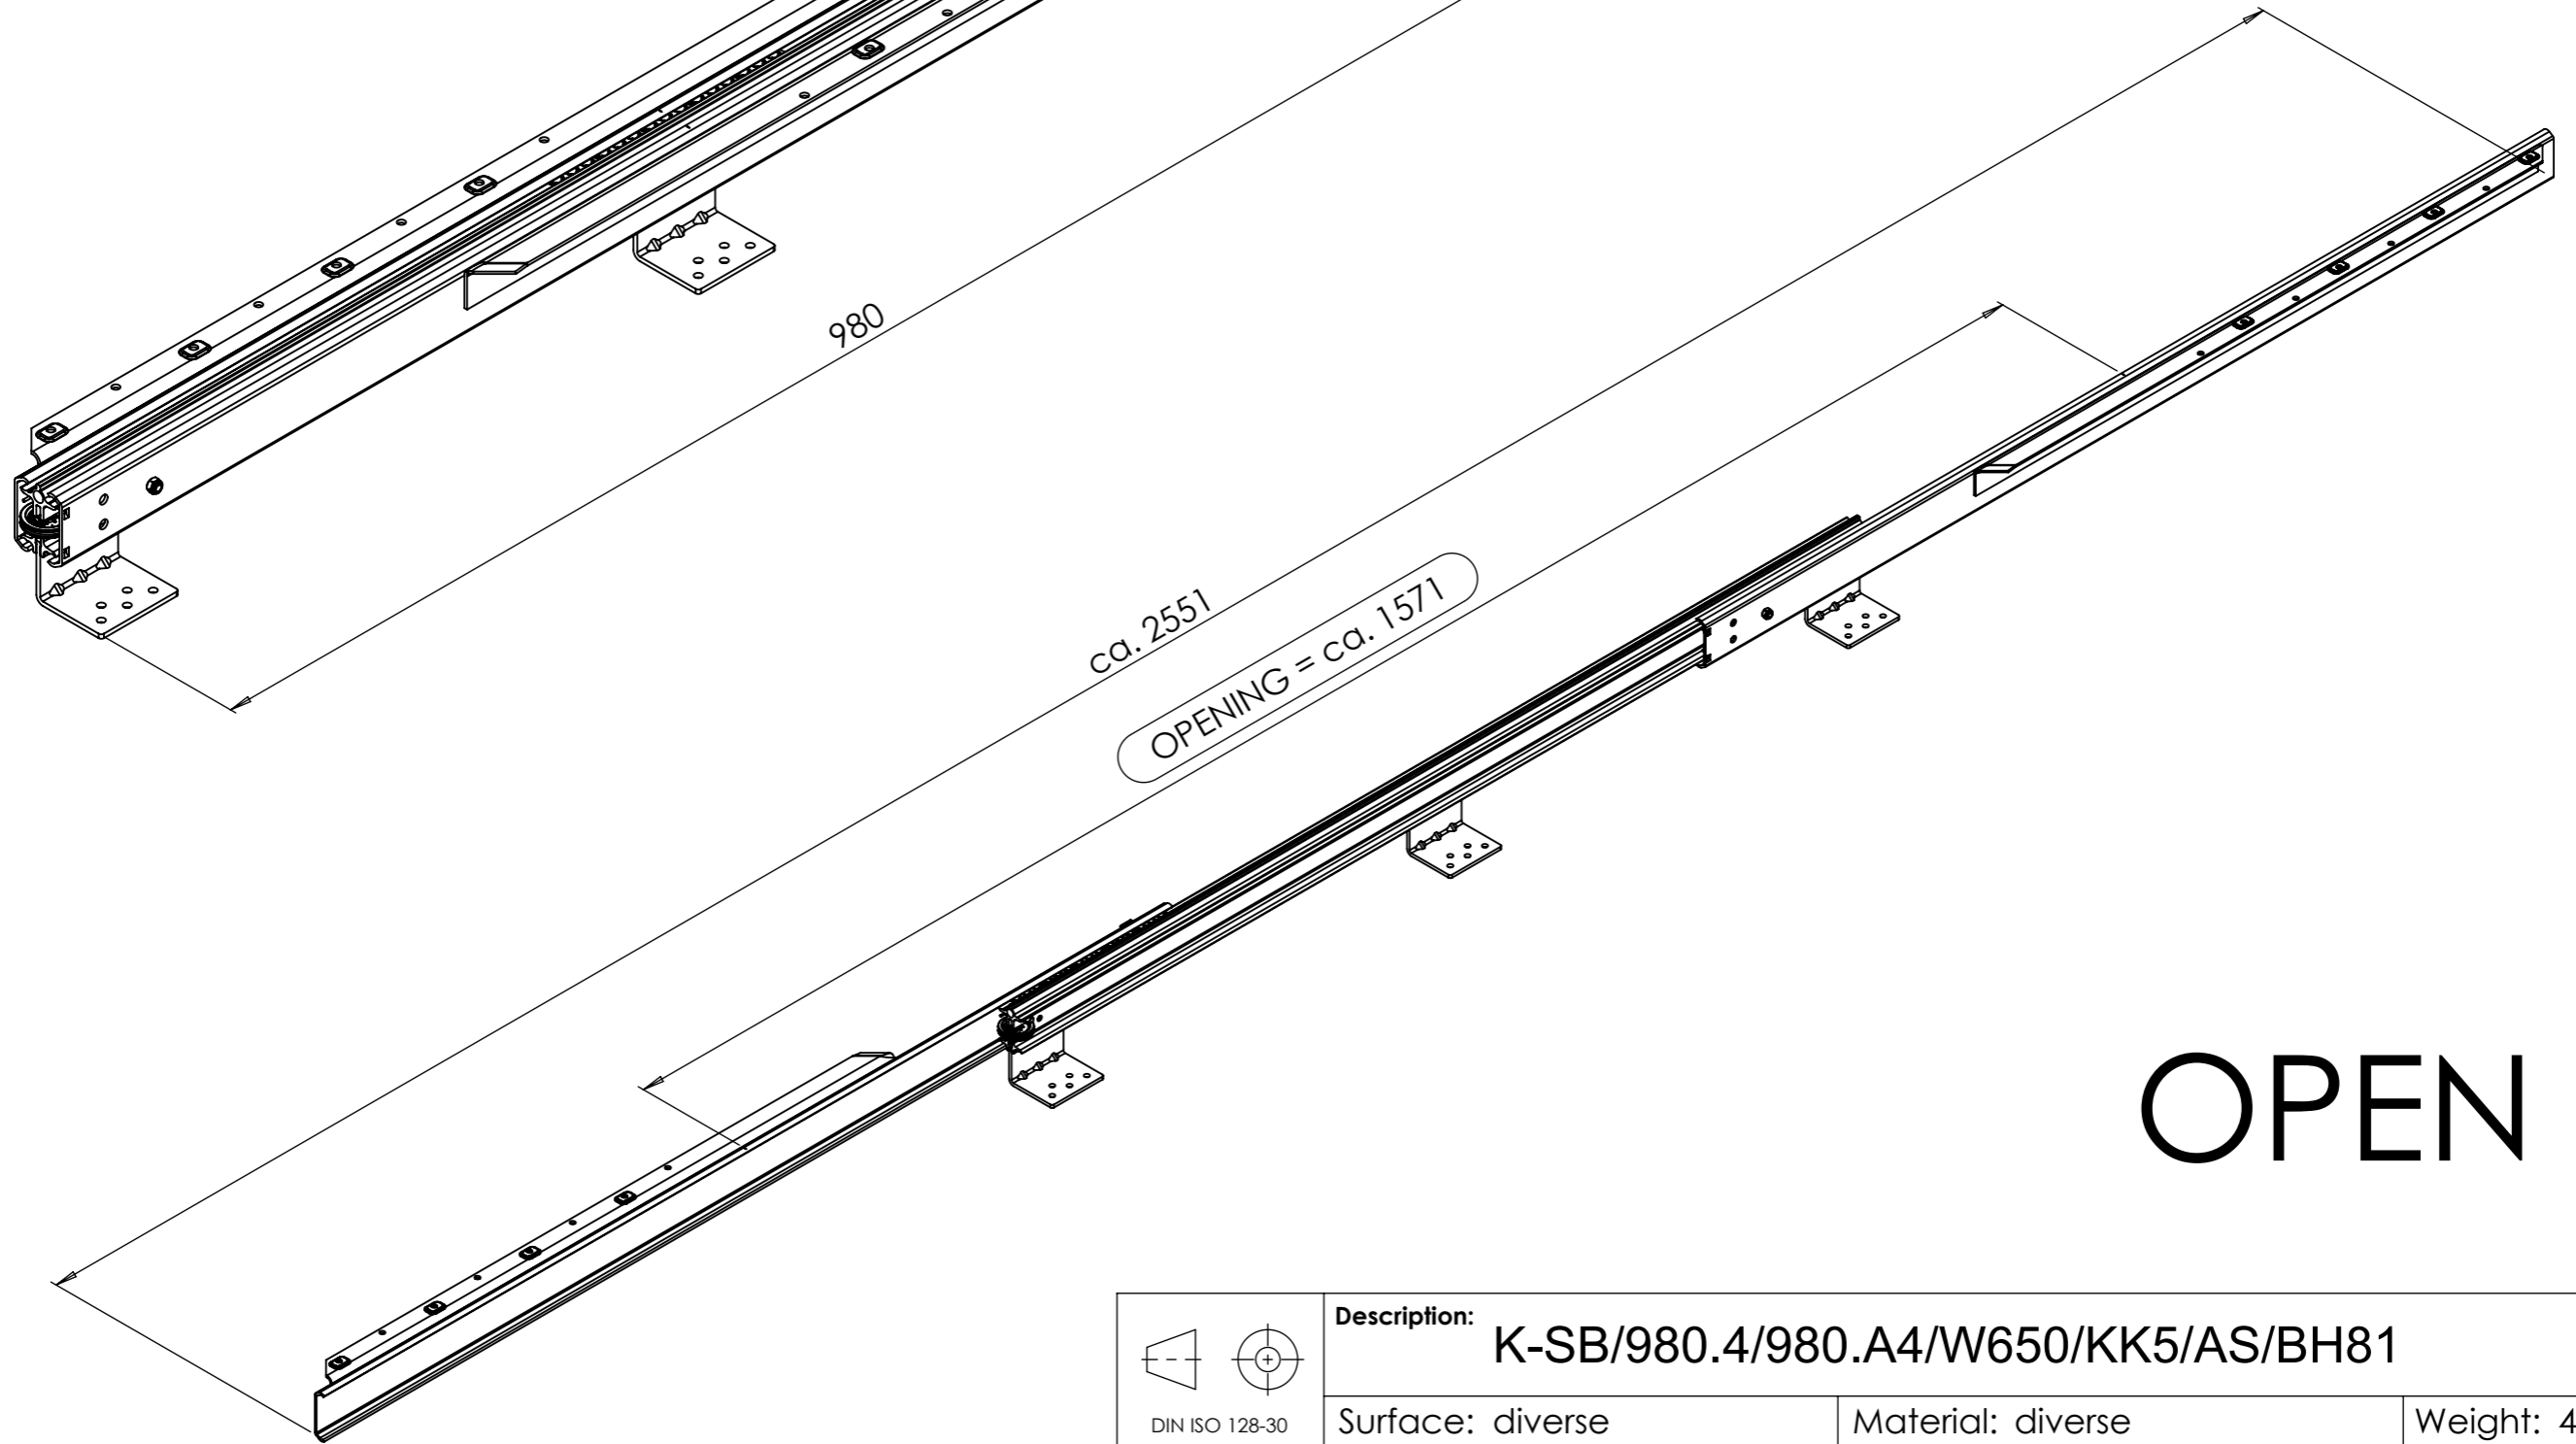

Index	Change			Date	Name	
 DIN ISO 128-30	Description: K-SB/980.4/980.A4/W650/KK5/AS/BH81					
	Surface: diverse		Material: diverse		Weight: 4.25 kg	
 PÖTTKER Transforming furniture	Name	Date	Company			
	Signed	Vandyck	11.12.12			
	Tested	J. Vaquero	11.01.2018	Second Company:		
General tolerance: DIN ISO 2768 - m		Item No:	47098714	Scale 1:3	Page 1/3	A3

CLOSE

M1:4

ca. 2551

OPENING = ca. 1571

OPEN

<p>DIN ISO 128-30</p>	Description: K-SB/980.4/980.A4/W650/KK5/AS/BH81				
	Surface: diverse		Material: diverse		Weight: 4.25 kg
PÖTTKER Transforming furniture	Name	Date	Company		
	Signed	Vandyck	11.12.12	Second Company:	
	Tested	J. Vaquero	11.01.2018		
General tolerance: DIN ISO 2768 - m		Item No: 47098714	Scale 1:6	Page 2/3	A3

 DIN ISO 128-30	Description: K-SB/980.4/980.A4/W650/KK5/AS/BH81		
	Surface: diverse	Material: diverse	Weight: 4.25 kg
PÖTTKER Transforming furniture	Name	Date	Company
	Signed	Vandyck	11.12.12
	Tested	J. Vaquero	11.01.2018
General tolerance: DIN ISO 2768 - m		Item No: 47098714	Scale 1:4
		Page 3/3	A3