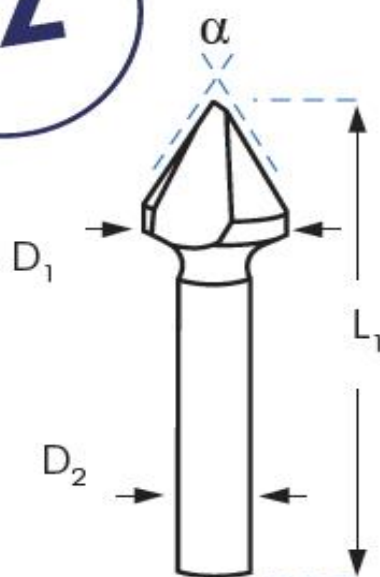

## AVELLANADORES DE 1 CANAL

**HSS**

MANGO CILÍNDRICO

Ref. AV27

Ref. AV29

**1Z**

AV27

	D1 mm	D2 mm	L1 mm
AV270600	6,0	6,0	45
AV270800	8,0	8,0	50
AV271000	10,0	8,0	50
AV271200	12,0	8,0	50
AV271600	16,0	10,0	56
AV272000	20,0	10,0	60
AV272500	25,0	10,0	75
AV273000	30,0	12,0	80
AV274000	40,0	13,0	89
AV275000	50,0	13,0	98