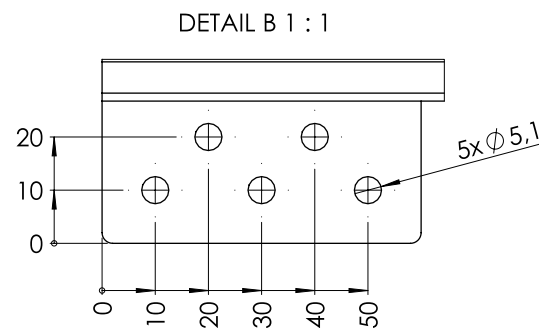

All property rights and rights to exploitation of copyright for this drawing data remain ours; they may not be made available to third parties without our consent.

opening : ca.2034 mm

Index	Change	Date	Name
 DIN ISO 128-30	Description: K-SB/1200.7/1200.A7/W900/KK4/AS/BH93		
	Surface: diverse	Material: diverse	Weight: 7.02 kg
PÖTTKER Transforming furniture	Name	Date	Company
	Signed	Vaquero	29.12.16
	Tested	J. Vaquero	03.01.2017
General tolerance: DIN ISO 2768 - m		Item No: 77120626	Scale 1:4
		Page 1/3	A3

CLOSE

M1:5

1200

ca. 3234

OPENING = ca. 2034

OPEN

All property rights and rights to exploitation of copyright for this drawing data remain ours; they may not be made available to third parties without our consent.

 DIN ISO 128-30	Description: K-SB/1200.7/1200.A7/W900/KK4/AS/BH93				
	Surface: diverse		Material: diverse		Weight: 7.02 kg
PÖTTKER Transforming furniture	Name	Date	Company		
	Signed	Vaquero	29.12.16		
	Tested	J. Vaquero	03.01.2017	Second Company:	
General tolerance: DIN ISO 2768 - m	Item No:	77120626	Scale 1:7	Page 2/3	A3