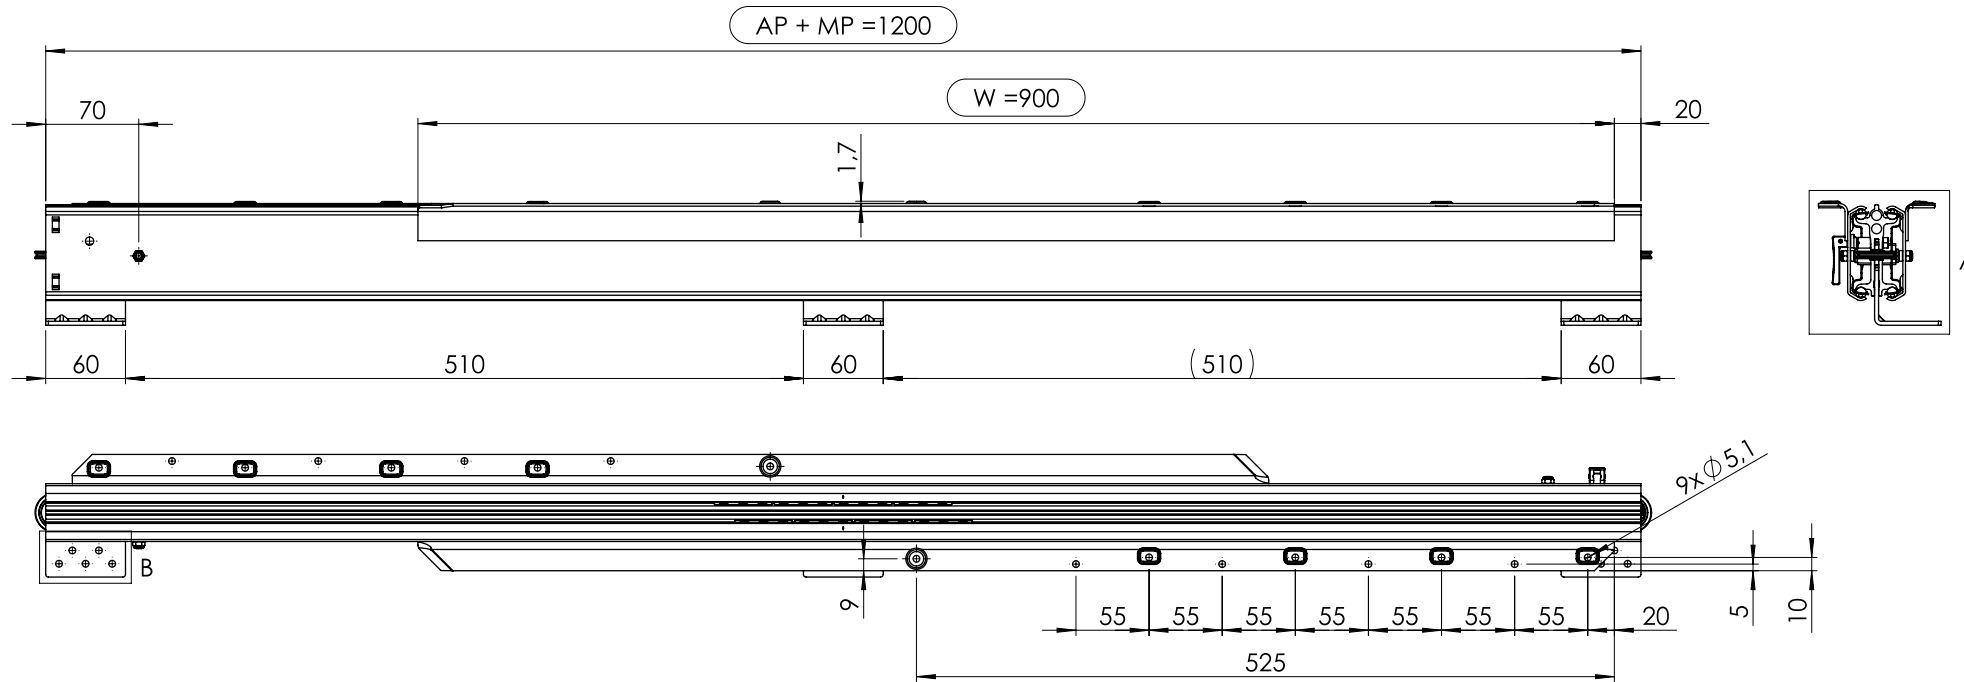

All property rights and rights to exploitation of copyright for this drawing data remain ours; they may not be made available to third parties without our consent.

opening : ca.2034 mm

Index	Change	Date	Name
 DIN ISO 128-30	Description: K-SB/1200.7/1200.A7/W900/KK4/AS/BH93		
	Surface: diverse	Material: diverse	Weight: 7.02 kg
PÖTTKER Transforming furniture	Name	Date	Company
	Signed	Vaquero	29.12.16
	Tested	J. Vaquero	03.01.2017
General tolerance: DIN ISO 2768 - m		Item No: 77120626	Scale 1:4
		Page 1/3	A3

CLOSE

M1:5

1200

ca. 3234

OPENING = ca. 2034

OPEN

All property rights and rights to exploitation of copyright for this drawing data remain ours; they may not be made available to third parties without our consent.

 DIN ISO 128-30	Description: K-SB/1200.7/1200.A7/W900/KK4/AS/BH93				
	Surface: diverse		Material: diverse		Weight: 7.02 kg
PÖTTKER Transforming furniture	Name	Date	Company		
	Signed	Vaquero	29.12.16		
	Tested	J. Vaquero	03.01.2017	Second Company:	
General tolerance: DIN ISO 2768 - m	Item No:	77120626	Scale 1:7	Page 2/3	A3