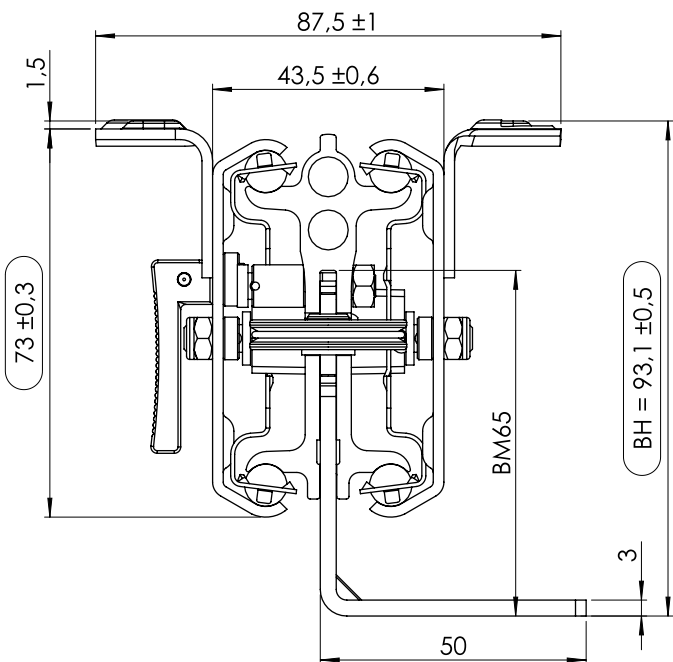

All property rights and rights to exploitation of copyright for this drawing data remain ours; they may not be made available to third parties without our consent.

opening : ca.2034 mm

Index	Change	Date	Name
 DIN ISO 128-30	Description: K-SB/1200.7/1200.A7/W900/KK4/AS/BH93		
	Surface: diverse	Material: diverse	Weight: 7.02 kg
PÖTTKER Transforming furniture	Name	Date	Company
	Signed	Vaquero	29.12.16
	Tested	J. Vaquero	03.01.2017
General tolerance: DIN ISO 2768 - m		Item No: 77120626	Scale 1:4
		Page 1/3	A3

CLOSE

M1:5

1200

ca. 3234

OPENING = ca. 2034

OPEN

All property rights and rights to exploitation of copyright for this drawing data remain ours; they may not be made available to third parties without our consent.

 DIN ISO 128-30	Description: K-SB/1200.7/1200.A7/W900/KK4/AS/BH93				
	Surface: diverse		Material: diverse		Weight: 7.02 kg
PÖTTKER Transforming furniture	Name	Date	Company		
	Signed	Vaquero	29.12.16		
	Tested	J. Vaquero	03.01.2017	Second Company:	
General tolerance: DIN ISO 2768 - m	Item No:	77120626	Scale 1:7	Page 2/3	A3