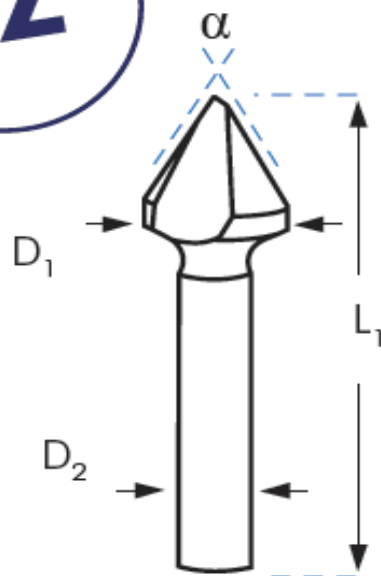

AVELLANADORES DE 1 CANAL

HSS

MANGO CILÍNDRICO

Ref. AV27

Ref. AV29

1Z

AV29

	D ₁ mm	D ₂ mm	L ₁ mm
AV270600	6,0	6,0	45
AV270800	8,0	8,0	50
AV271000	10,0	8,0	50
AV271200	12,0	8,0	50
AV271600	16,0	10,0	56
AV272000	20,0	10,0	60
AV272500	25,0	10,0	75
AV273000	30,0	12,0	80
AV274000	40,0	13,0	89
AV275000	50,0	13,0	98