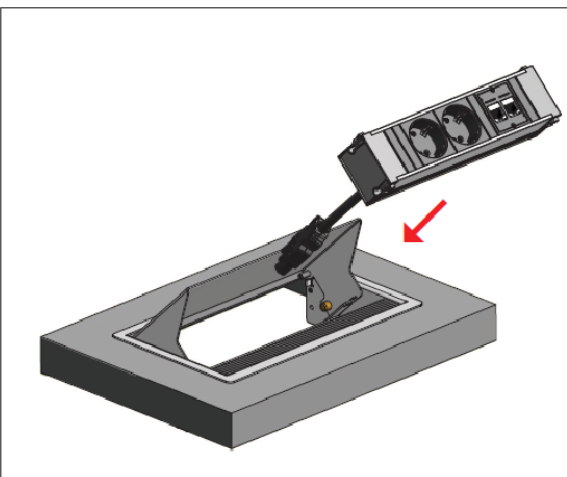

DE Montageanleitung
EN Mounting instructions
FR Instructions de montage

ES Instrucciones de montaje
RO Instrucțiuni de montare
IT Istruzioni per l'installazione